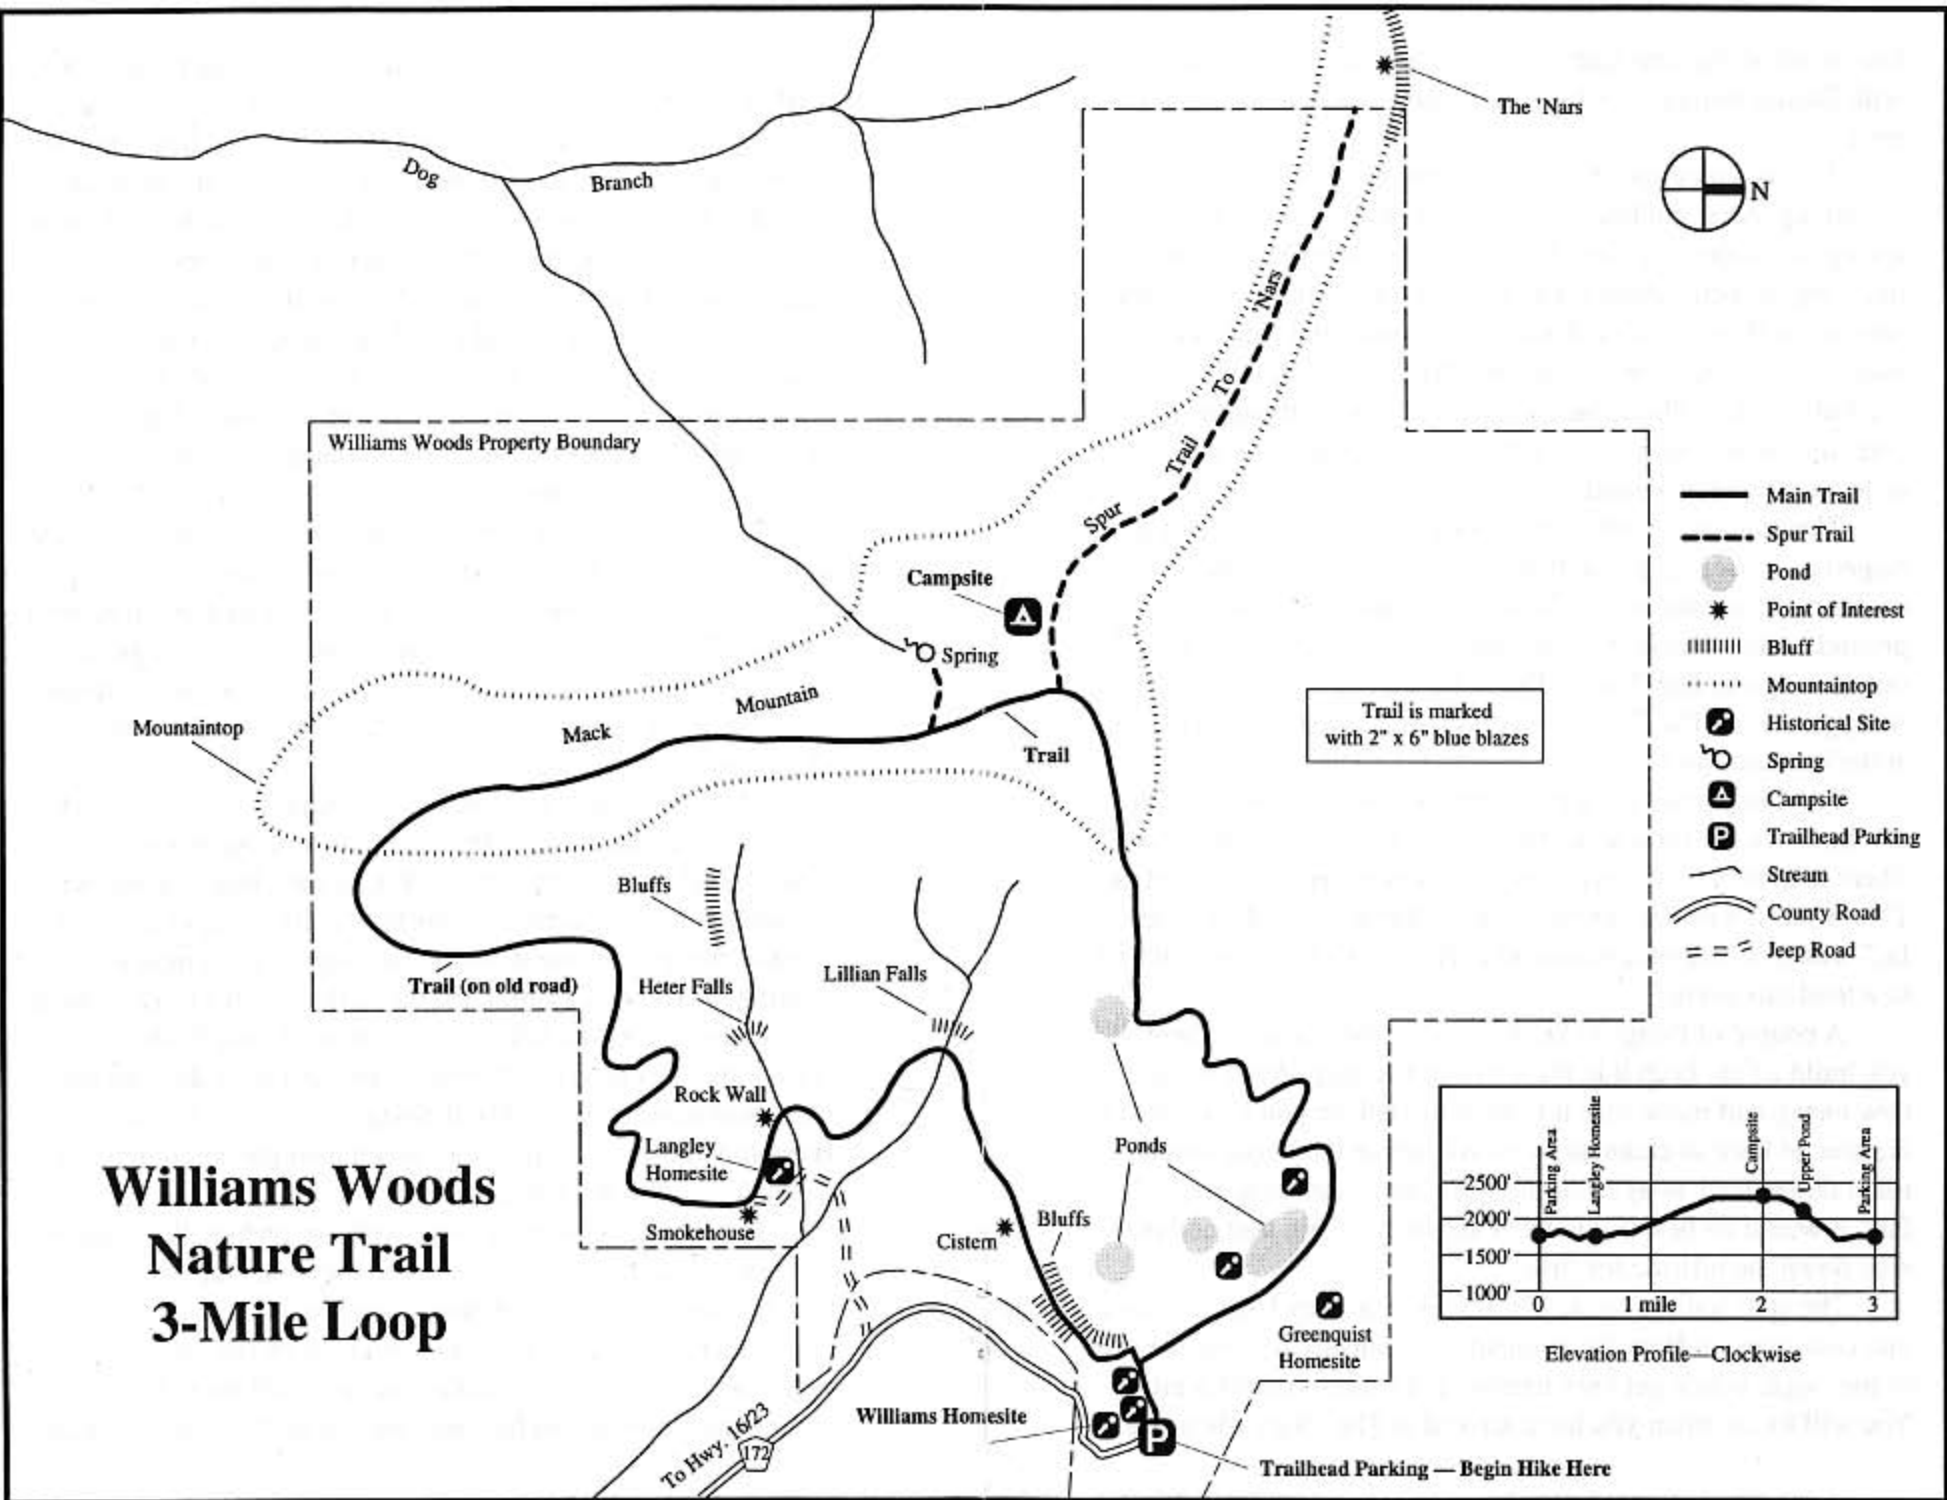

Williams Woods Nature Trail 3-Mile Loop

Trail is marked
with 2" x 6" blue blazes

Elevation Profile—Clockwise

Trailhead Parking — Begin Hike Here