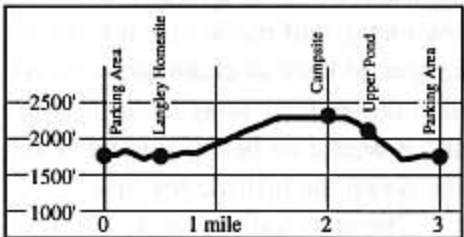

Williams Woods Nature Trail 3-Mile Loop

Trail is marked
with 2" x 6" blue blazes

Elevation Profile—Clockwise

Trailhead Parking — Begin Hike Here